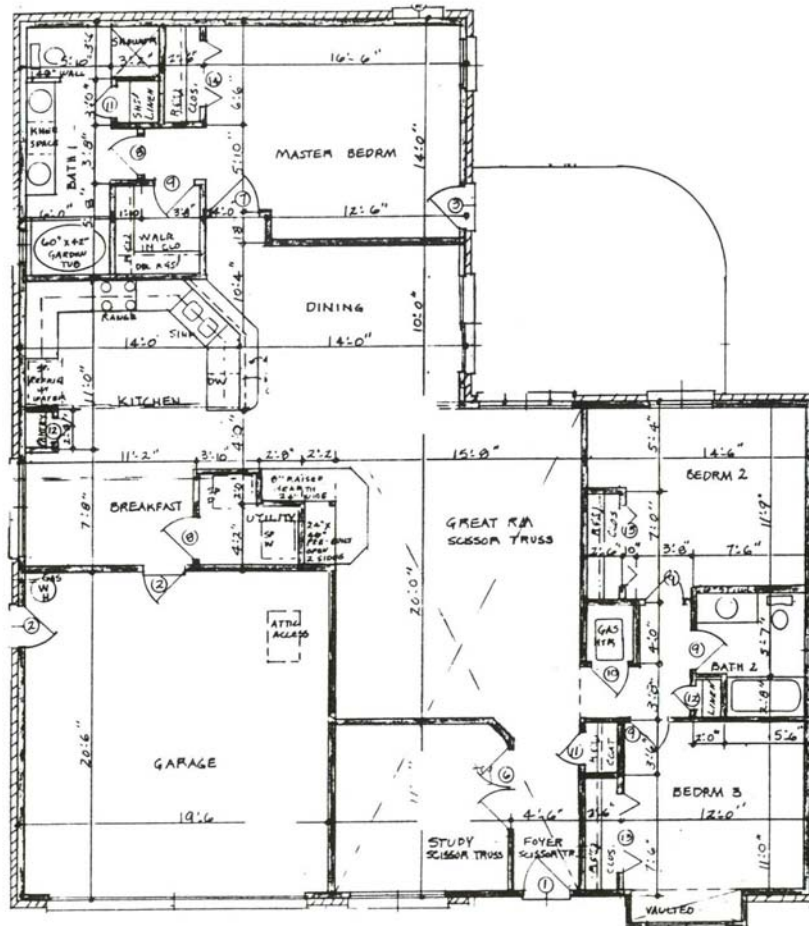

www.CoogleHomes.com

Ruby

1,902 Sq. ft.
4 Beds, 2 Baths

Note: Due to changes in building codes and product availability we reserve the right to change prices, plans and specifications without notice.

TeamBraddyandCoogle.com
Synergy Selling NW Florida Real Estate